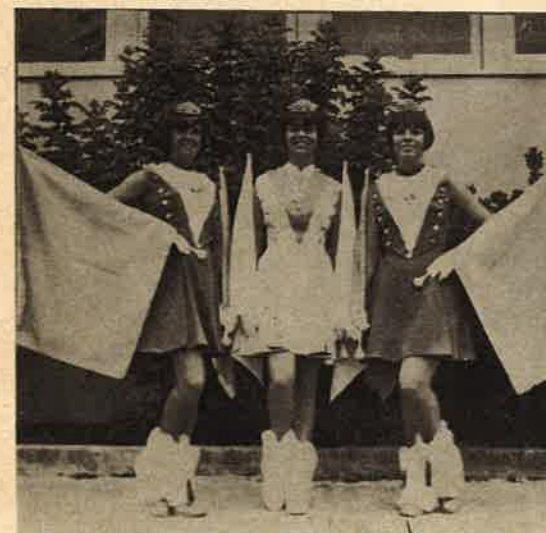

**COACHES HASTINGS, CARROLL AND TAYLOR
HEAD COACH SAM MUSCOLINO**

Foothillers

Grossmont's Song and Cheer Leaders

Jerry Hull, Tom Gillman, John Robertson, Rick Ratner.

L. to R., Chris Baily, head song leader, Pam Smith, Suni Rogers; Front, Dianne Mentzer.