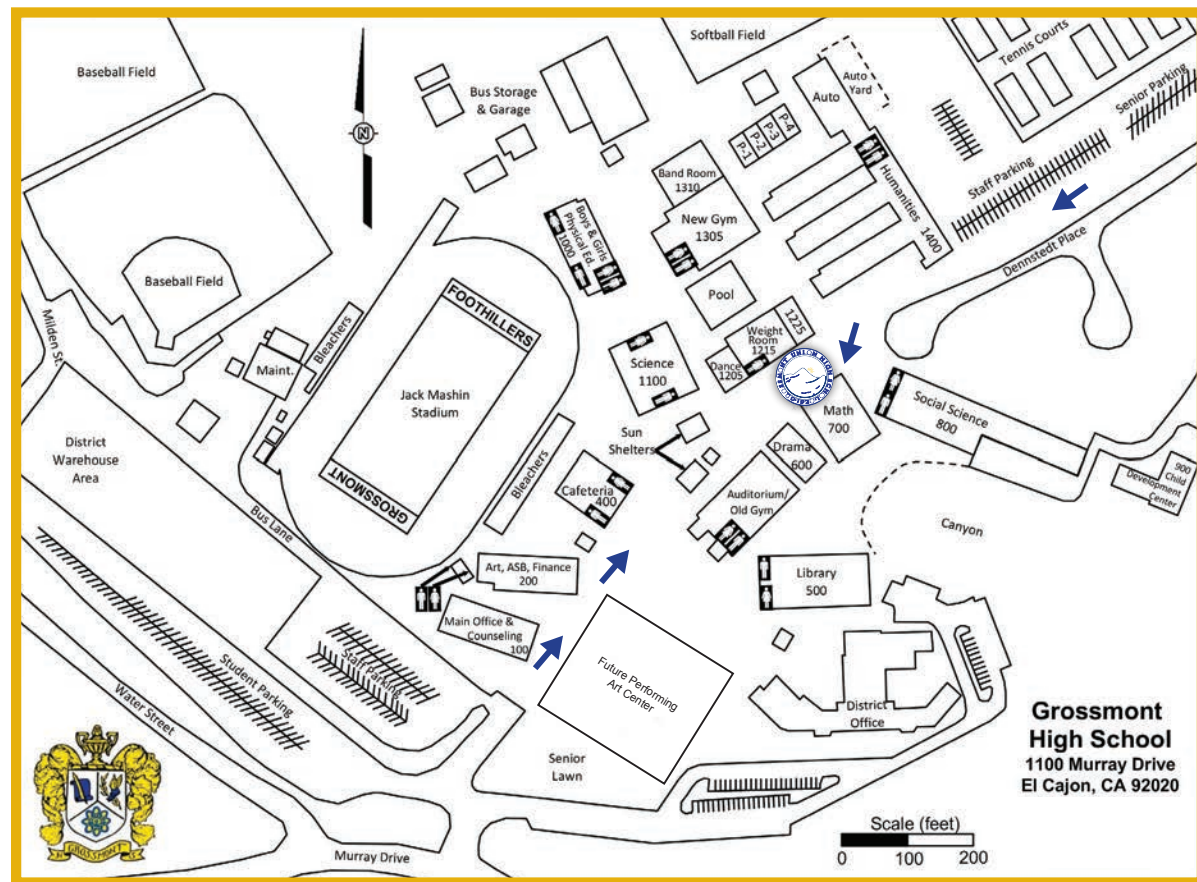

34 Foothiller Endowment Fund Donors

Erma Birnie	Melanie Steckbauer Hagerty	Miriam Machell	Ron Torretto (2)
Arthur Branchini	Jack Housenga	Sara Moore	Ed Stalder
Bud Close	Charmain Jondall	Edward Moss	Jeannete Boyd Steiger
Dan Conaway	Amy Sonka Kasznel	Hillary Park	Bob Stockton
Gail Coursey	David Keeseey	Willa Ramsey	Ron Torretto
"Dolly" Ruth Davis	Neil Kourbelas	Retired English Teachers	William Uehling
David Erickson	Barbara Knorr	Gordon Shields	Josephine Whaley
Janet Gastil	Ted Sieckman	Robert Sloan	
Tom & Tange Tipton Gavin	Del Lisk	Jim Spackman	

New Buildings:

2010 Two Story Science Building • 2010 Boys and Girls PE Facility • 2012 Child Development Center
2013 Humanities Building • 2014 Automotive Technology Facility • 2016 Two Story Student Support
Services & 2016 Two Story Art Buildings

GHS Museum: Connie and Lynn Baer • GHS Alumni: Paul Miller
619-668-6140 • ghsmuseum@guhsd.net
<http://www.foothillermuseum.com>

Contact us about how to become a Museum/Alumni or Endowment Donor!

Thank you!

Connie Baer for ordering the tiles and
Andrea Leddy & Karina Kilber of Copy-It for designing the program!